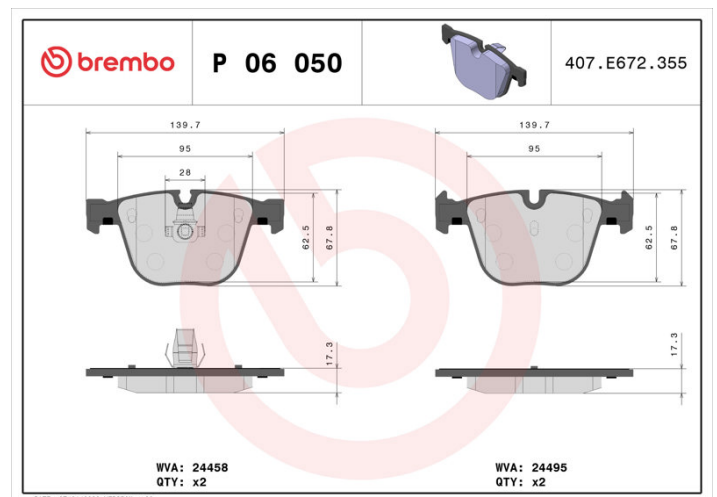

BRAKE PAD

P 06 050

The P 06 050 brake pad is synonymous with reliability

The Brembo brake pad guarantees ultimate safety when braking thanks to the use of more than 100 different compounds, designed according to the type of vehicle and use. Stopping distances reduced to a minimum, maximum driving comfort and silent operation are the most important features of Brembo materials. Brembo brake pads are supplied together with an extensive range of accessories and assembly kits for professional-standard installation.

- ✓ OE-equivalent
- ✓ Brembo quality
- ✓ ECE-R90 certificate
- ✓ Safety
- ✓ Performance
- ✓ Comfort

Technical specifications

EAN code 8020584059982	Axle Rear	Thickness 17 mm
Width 140 mm	Height 68 mm	Braking system Teves
Wear indicator Prepared for wear indicator	WVA number 24458,24495	Accessories With piston clip