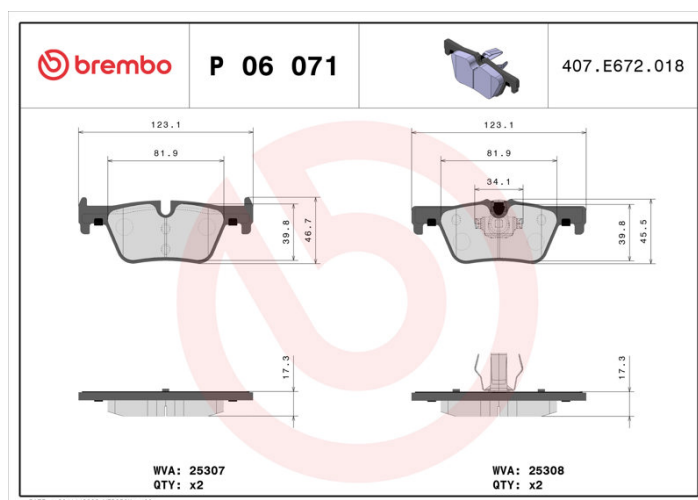

### Technical specifications

EAN code <b>8020584102657</b>	Axle <b>Rear</b>	Thickness <b>17 mm</b>
Width <b>123 mm</b>	Height <b>45 mm</b>	Braking system <b>Teves</b>
Wear indicator <b>Prepared for wear indicator</b>	WVA number <b>25307,25308</b>	Accessories <b>With piston clip</b>