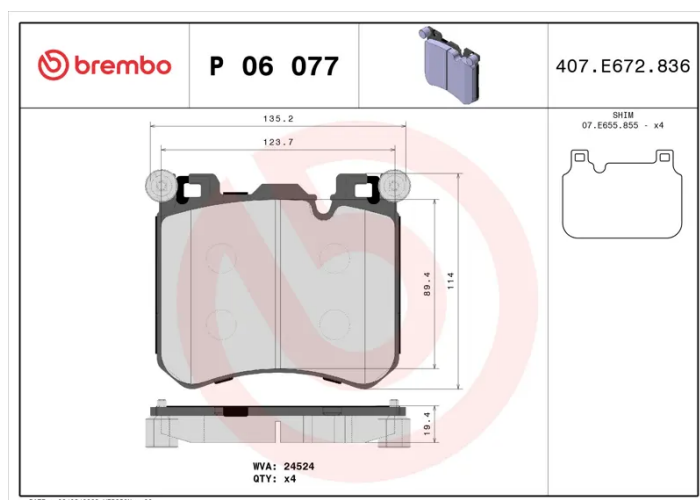

### Technical specifications

EAN code <b>8020584102718</b>	Axle <b>Front</b>	Thickness <b>19 mm</b>
Width <b>135 mm</b>	Height <b>114 mm</b>	Braking system <b>Brembo</b>
Wear indicator <b>Prepared for wear indicator</b>	WVA number <b>24524</b>	Accessories <b>With anti-squeal shim With counterweights</b>