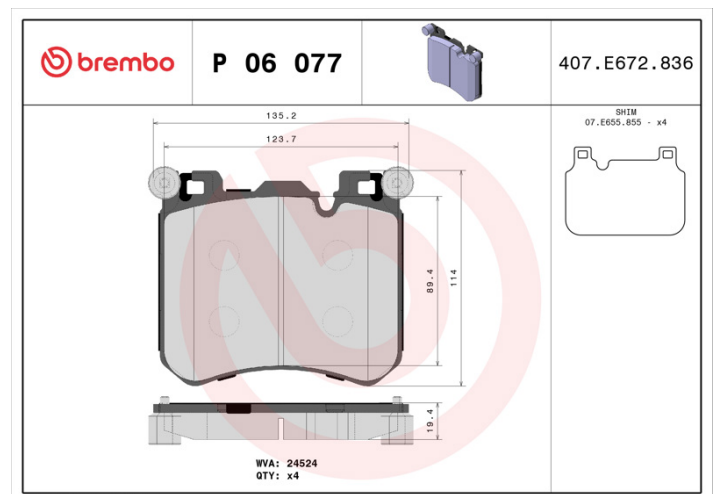

### Technical specifications

EAN code <b>8020584102718</b>	Axle <b>Front</b>	Thickness <b>19 mm</b>
Width <b>135 mm</b>	Height <b>114 mm</b>	Braking system <b>Brembo</b>
Wear indicator <b>Prepared for wear indicator</b>	WVA number <b>24524</b>	Accessories <b>With counterweights</b>