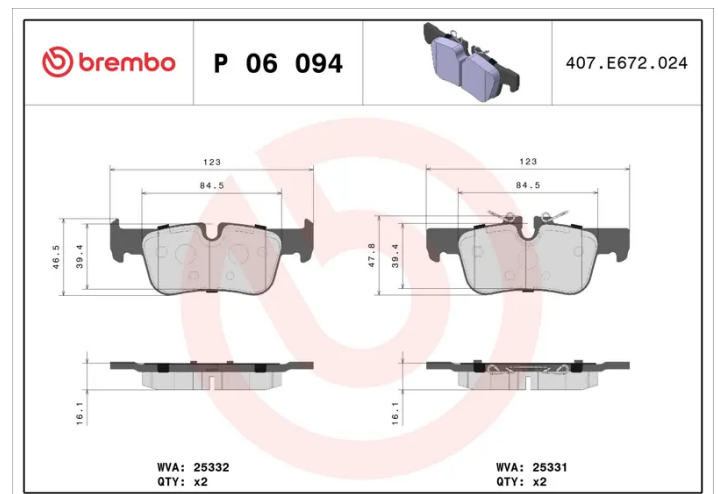

BRAKE PAD

P 06 094

The P 06 094 brake pad is synonymous with reliability

The Brembo brake pad guarantees ultimate safety when braking thanks to the use of more than 100 different compounds, designed according to the type of vehicle and use. Stopping distances reduced to a minimum, maximum driving comfort and silent operation are the most important features of Brembo materials. Brembo brake pads are supplied together with an extensive range of accessories and assembly kits for professional-standard installation.

- ✓ OE-equivalent
- ✓ Brembo quality
- ✓ ECE-R90 certificate
- ✓ Safety
- ✓ Performance
- ✓ Comfort

Technical specifications

EAN code 8020584084090	Axle Rear	Thickness 16 mm
Width 123 mm	Height 46 mm	Braking system Teves
Wear indicator Prepared for wear indicator	WVA number 25331,25332	Accessories With anti-squeal shim