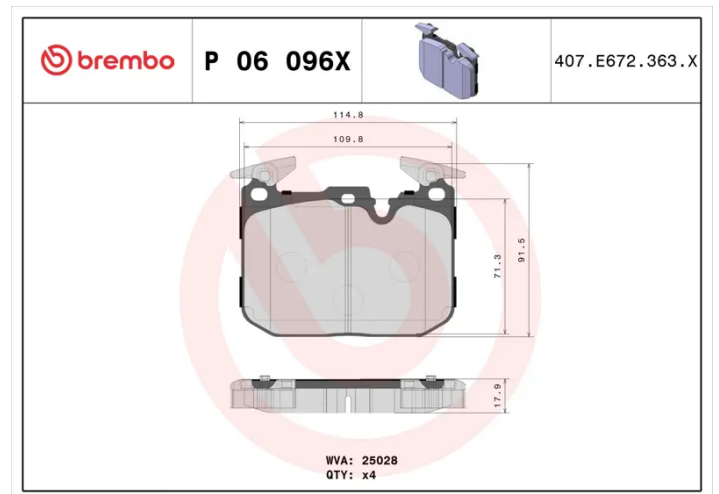

# BRAKE PAD XTRA P 06 096X

The P 06 096X Xtra brake pad is synonymous with reliability

Brembo Xtra brake pads, developed to enhance the advantages of the Xtra and Max discs, are made using the special BRM X L01 compound which consists of more than 30 different components. Compared with the compound used for original-equivalent pads, the new solution assures a higher friction coefficient, which translates to more precise and stable braking, at both high and low temperatures. All this makes for greater driving comfort and improved pedal modularity, without compromising the product's mileage output.

## Technical specifications

EAN code <b>8020584068670</b>	Axle <b>Front</b>	Thickness <b>18 mm</b>
Width <b>113 mm</b>	Height <b>91 mm</b>	Braking system <b>Brembo</b>
Wear indicator <b>Prepared for wear indicator</b>	WVA number <b>25028</b>	Accessories <b>With anti-squeal shim</b> <b>With counterweights</b>