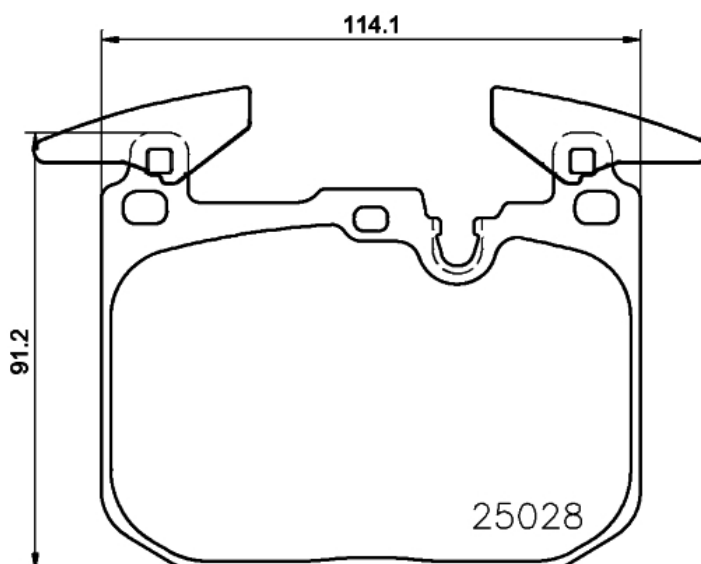

BRAKE PAD XTRA P 06 096X

The P 06 096X Xtra brake pad is synonymous with reliability

Brembo Xtra brake pads, developed to enhance the advantages of the Xtra and Max discs, are made using the special BRM X L01 compound which consists of more than 30 different components. Compared with the compound used for original-equivalent pads, the new solution assures a higher friction coefficient, which translates to more precise and stable braking, at both high and low temperatures. All this makes for greater driving comfort and improved pedal modularity, without compromising the product's mileage output.

- ✓ OE-equivalent
- ✓ Brembo quality
- ✓ ECE-R90 certificate
- ✓ Safety
- ✓ Performance
- ✓ Sports driving

Technical specifications

EAN code	Axle	Thickness
8020584068670	Front	18 mm
Width	Height	Braking system
113 mm	91 mm	Brembo
Wear indicator	WVA number	Accessories
Prepared for wear indicator	25028	With counterweights