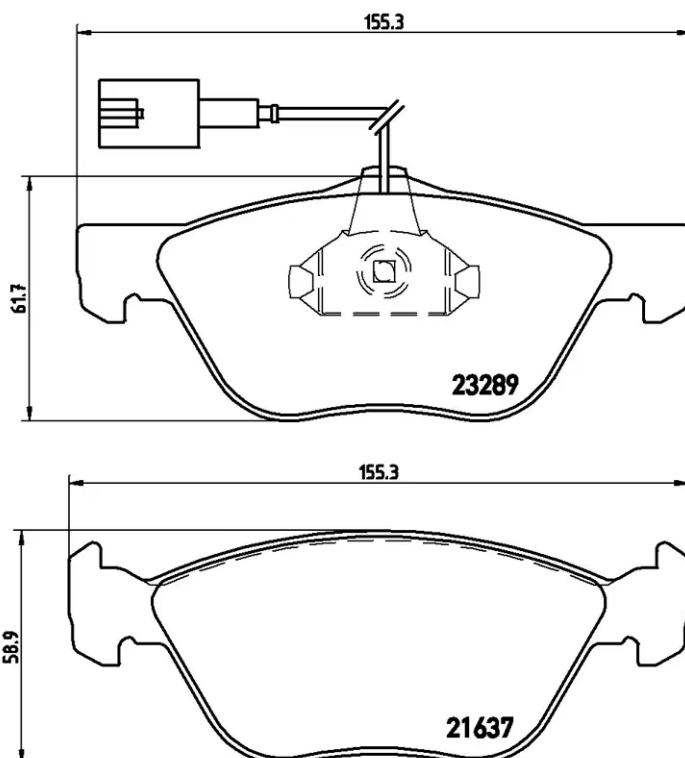

BRAKE PAD

P 23 077

The P 23 077 brake pad is synonymous with reliability

The Brembo brake pad guarantees ultimate safety when braking thanks to the use of more than 100 different compounds, designed according to the type of vehicle and use. Stopping distances reduced to a minimum, maximum driving comfort and silent operation are the most important features of Brembo materials. Brembo brake pads are supplied together with an extensive range of accessories and assembly kits for professional-standard installation.

- ✓ OE-equivalent
- ✓ Brembo quality
- ✓ ECE-R90 certificate
- ✓ Safety
- ✓ Performance
- ✓ Comfort
- ✓ With accessories

Technical specifications

EAN code 8020584051474	Axle Front	Thickness 19 mm
Width 155 mm	Height 59 mm	Braking system Teves
Wear indicator Electric	WVA number 21637,23289	Accessories With accessories With anti-squeal shim With piston clip