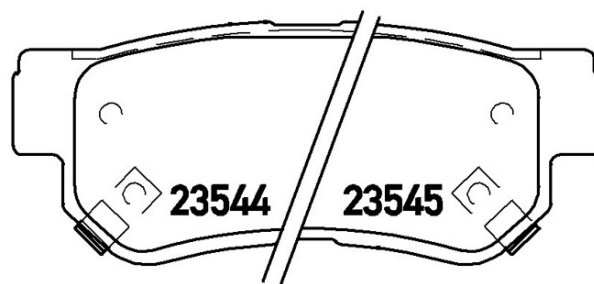

## P 30 014

The P 30 014 brake pad is synonymous with reliability

The Brembo brake pad guarantees ultimate safety when braking thanks to the use of more than 100 different compounds, designed according to the type of vehicle and use. Stopping distances reduced to a minimum, maximum driving comfort and silent operation are the most important features of Brembo materials. Brembo brake pads are supplied together with an extensive range of accessories and assembly kits for professional-standard installation.

### Technical specifications

EAN code	Axle	Thickness
<b>8020584052846</b>	<b>Rear</b>	<b>15 mm</b>
Width	Height	Braking system
<b>99 mm</b>	<b>41 mm</b>	<b>Mando</b>
Wear indicator	WVA number	
<b>Acoustic</b>	<b>23543,23544,23545</b>	