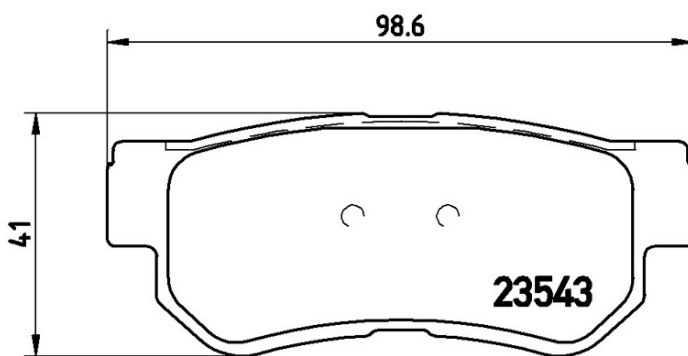

## P 30 014

The P 30 014 brake pad is synonymous with reliability

The Brembo brake pad guarantees ultimate safety when braking thanks to the use of more than 100 different compounds, designed according to the type of vehicle and use. Stopping distances reduced to a minimum, maximum driving comfort and silent operation are the most important features of Brembo materials. Brembo brake pads are supplied together with an extensive range of accessories and assembly kits for professional-standard installation.

### Technical specifications

EAN code	Axle	Thickness
<b>8020584052846</b>	<b>Rear</b>	<b>15 mm</b>
Width	Height	Braking system
<b>99 mm</b>	<b>41 mm</b>	<b>Mando</b>
Wear indicator	WVA number	
<b>Acoustic</b>	<b>23543,23544,23545</b>	