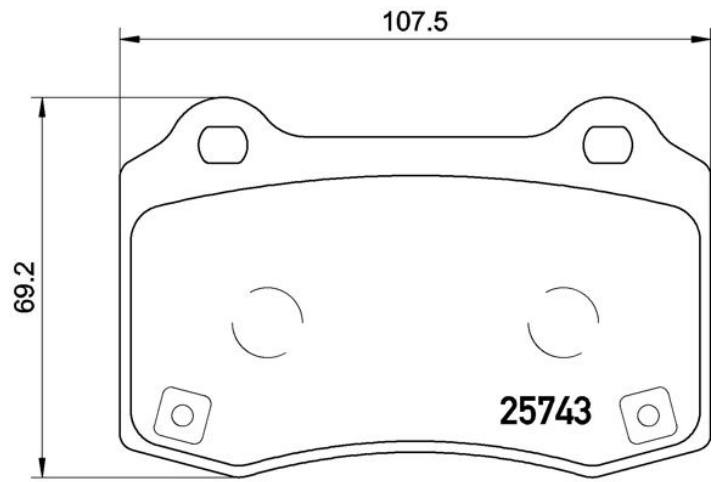

BRAKE PAD

P 30 074

The P 30 074 brake pad is synonymous with reliability

The Brembo brake pad guarantees ultimate safety when braking thanks to the use of more than 100 different compounds, designed according to the type of vehicle and use. Stopping distances reduced to a minimum, maximum driving comfort and silent operation are the most important features of Brembo materials. Brembo brake pads are supplied together with an extensive range of accessories and assembly kits for professional-standard installation.

- ✓ OE-equivalent
- ✓ Brembo quality
- ✓ ECE-R90 certificate
- ✓ Safety
- ✓ Performance
- ✓ Comfort

Technical specifications

EAN code	Axle	Thickness
8020584112489	Front and rear	15 mm
Width	Height	Braking system
107 mm	69 mm	Brembo
Wear indicator	WVA number	
Acoustic	25743,25744	