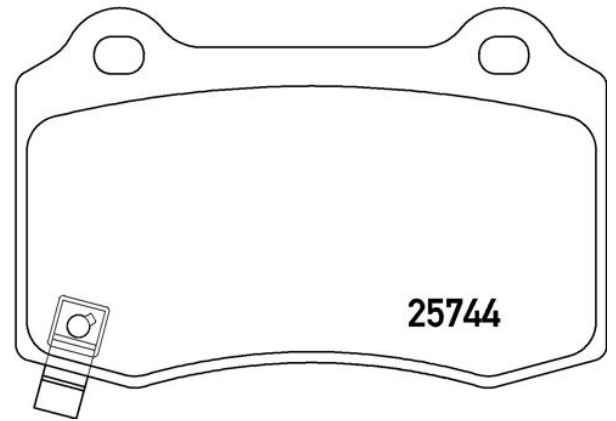

BRAKE PAD

P 30 074

The P 30 074 brake pad is synonymous with reliability

The Brembo brake pad guarantees ultimate safety when braking thanks to the use of more than 100 different compounds, designed according to the type of vehicle and use. Stopping distances reduced to a minimum, maximum driving comfort and silent operation are the most important features of Brembo materials. Brembo brake pads are supplied together with an extensive range of accessories and assembly kits for professional-standard installation.

- ✓ OE-equivalent
- ✓ Brembo quality
- ✓ ECE-R90 certificate
- ✓ Safety
- ✓ Performance
- ✓ Comfort

Technical specifications

EAN code	Axle	Thickness
8020584112489	Front and rear	15 mm
Width	Height	Braking system
107 mm	69 mm	Brembo
Wear indicator	WVA number	
Acoustic	25743,25744	