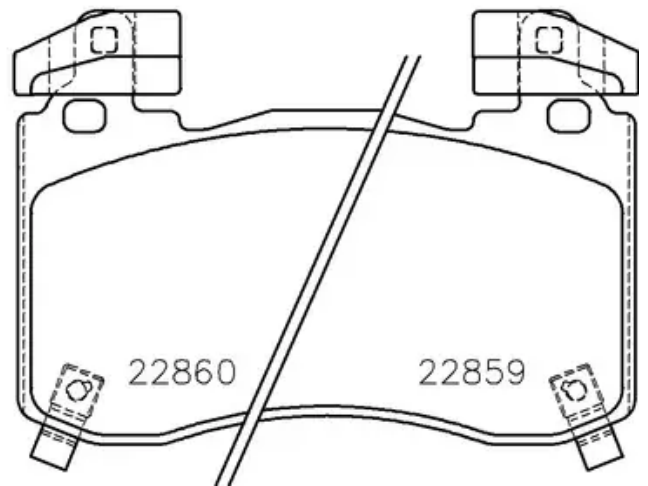

BRAKE PAD

P 30 113

The P 30 113 brake pad is synonymous with reliability

The Brembo brake pad guarantees ultimate safety when braking thanks to the use of more than 100 different compounds, designed according to the type of vehicle and use. Stopping distances reduced to a minimum, maximum driving comfort and silent operation are the most important features of Brembo materials. Brembo brake pads are supplied together with an extensive range of accessories and assembly kits for professional-standard installation.

- ✓ OE-equivalent
- ✓ Brembo quality
- ✓ ECE-R90 certificate
- ✓ Safety
- ✓ Performance
- ✓ Comfort
- ✓ With accessories

Technical specifications

EAN code 8020584116500	Axle Front	Thickness 17 mm
Width 131 mm	Height 91 mm	Braking system Brembo
Wear indicator Acoustic	WVA number 22858,22859,22860	Accessories With accessories With anti-squeal shim With counterweights