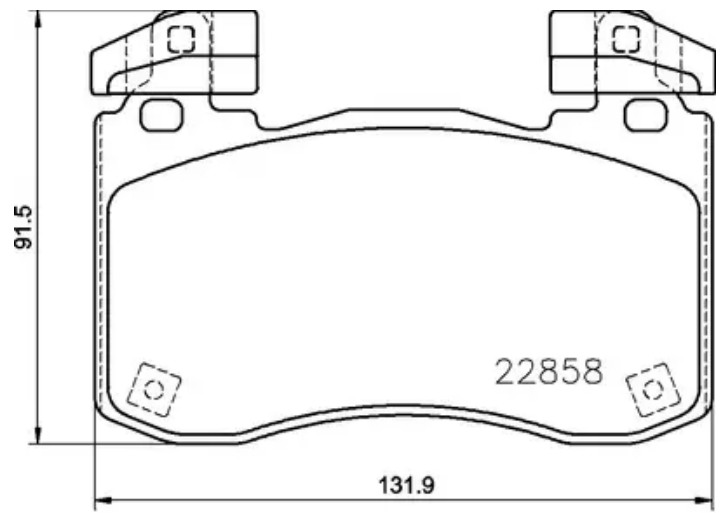

BRAKE PAD

P 30 113

The P 30 113 brake pad is synonymous with reliability

The Brembo brake pad guarantees ultimate safety when braking thanks to the use of more than 100 different compounds, designed according to the type of vehicle and use. Stopping distances reduced to a minimum, maximum driving comfort and silent operation are the most important features of Brembo materials. Brembo brake pads are supplied together with an extensive range of accessories and assembly kits for professional-standard installation.

- ✓ OE-equivalent
- ✓ Brembo quality
- ✓ ECE-R90 certificate
- ✓ Safety
- ✓ Performance
- ✓ Comfort
- ✓ With accessories

Technical specifications

EAN code 8020584116500	Axle Front	Thickness 17 mm
Width 131 mm	Height 91 mm	Braking system Brembo
Wear indicator Acoustic	WVA number 22858,22859,22860	Accessories With accessories With anti-squeal shim With counterweights