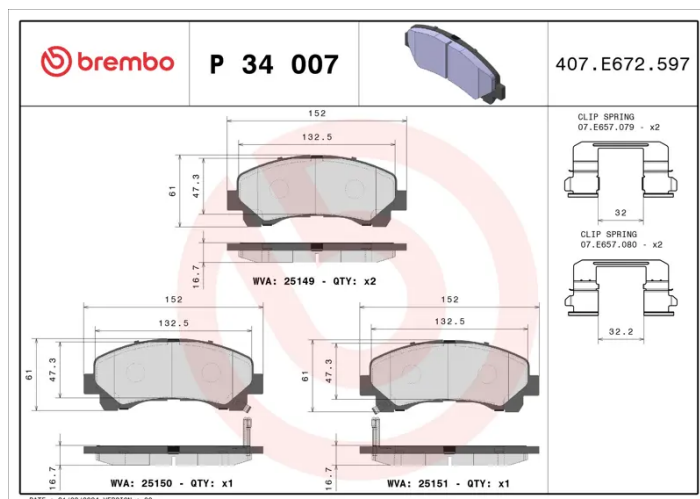

BRAKE PAD

P 34 007

The P 34 007 brake pad is synonymous with reliability

The Brembo brake pad guarantees ultimate safety when braking thanks to the use of more than 100 different compounds, designed according to the type of vehicle and use. Stopping distances reduced to a minimum, maximum driving comfort and silent operation are the most important features of Brembo materials. Brembo brake pads are supplied together with an extensive range of accessories and assembly kits for professional-standard installation.

- ✓ OE-equivalent
- ✓ Brembo quality
- ✓ ECE-R90 certificate
- ✓ Safety
- ✓ Performance
- ✓ Comfort
- ✓ With accessories

Technical specifications

EAN code 8020584104927	Axle Front	Thickness 17 mm
Width 152 mm	Height 61 mm	Braking system Akebono
Wear indicator Acoustic	WVA number 25149,25150,25151	Accessories With piston clip With accessories With anti-squeal shim