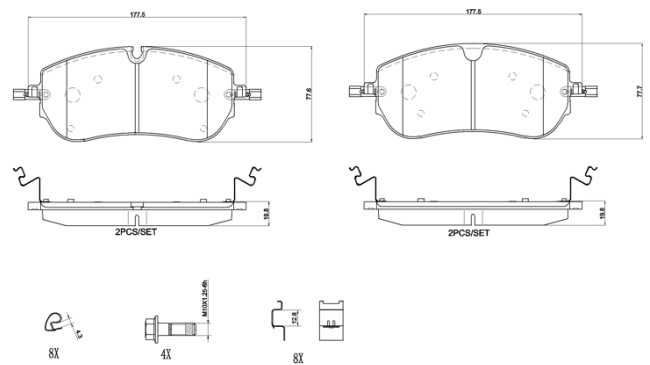

- ✓ OE-equivalent
- ✓ Brembo quality
- ✓ ECE-R90 certificate
- ✓ Safety
- ✓ Performance
- ✓ Comfort
- ✓ With accessories

Technical specifications

EAN code
8020584125700

Axle
Front

Thickness
20 mm

Width
177 mm

Height
77 mm

Braking system
CBI

Wear indicator
Prepared for wear indicator

WVA number
26510,26511

Accessories
With accessories
With anti-squeal shim
With brake caliper bolts

COMPATIBLE VEHICLES

COMPATIBLE OE PART NUMBERS