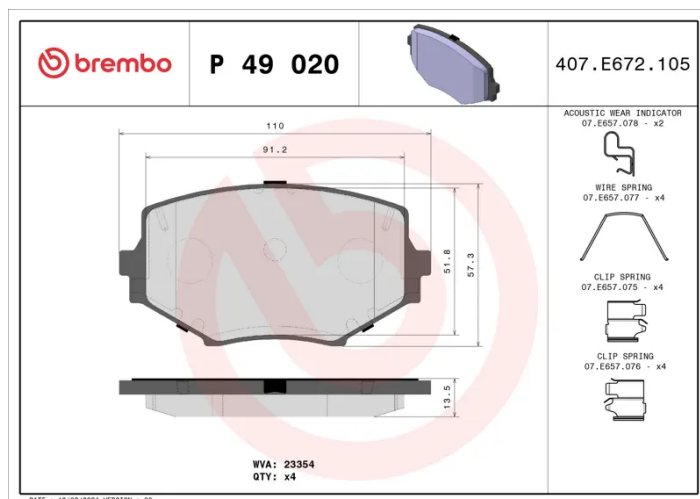

BRAKE PAD

P 49 020

The P 49 020 brake pad is synonymous with reliability

The Brembo brake pad guarantees ultimate safety when braking thanks to the use of more than 100 different compounds, designed according to the type of vehicle and use. Stopping distances reduced to a minimum, maximum driving comfort and silent operation are the most important features of Brembo materials. Brembo brake pads are supplied together with an extensive range of accessories and assembly kits for professional-standard installation.

- ✓ OE-equivalent
- ✓ Brembo quality
- ✓ ECE-R90 certificate
- ✓ Safety
- ✓ Performance
- ✓ Comfort
- ✓ With accessories

Technical specifications

EAN code 8020584053577	Axle Front	Thickness 14 mm
Width 110 mm	Height 57 mm	Braking system Sumitomo
Wear indicator Acoustic	WVA number 23354	Accessories With anti-squeal shim With accessories With piston clip