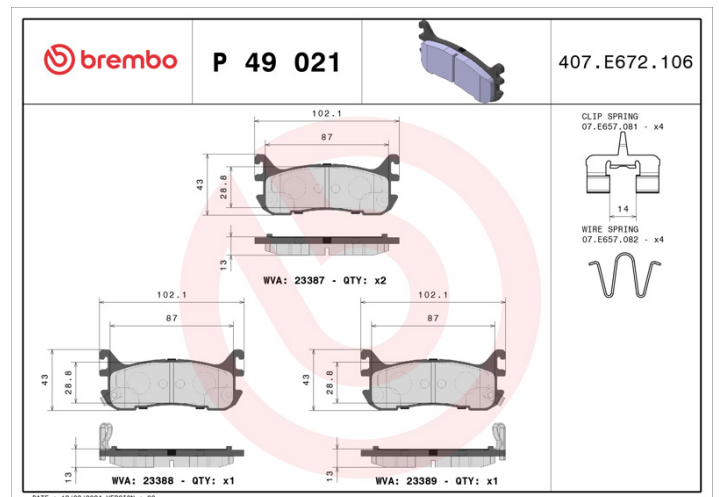

BRAKE PAD

P 49 021

The P 49 021 brake pad is synonymous with reliability

The Brembo brake pad guarantees ultimate safety when braking thanks to the use of more than 100 different compounds, designed according to the type of vehicle and use. Stopping distances reduced to a minimum, maximum driving comfort and silent operation are the most important features of Brembo materials. Brembo brake pads are supplied together with an extensive range of accessories and assembly kits for professional-standard installation.

- ✓ OE-equivalent
- ✓ Brembo quality
- ✓ ECE-R90 certificate
- ✓ Safety
- ✓ Performance
- ✓ Comfort
- ✓ With accessories

Technical specifications

EAN code 8020584053584	Axle Rear	Thickness 13 mm
Width 102 mm	Height 43 mm	Braking system Akebono
Wear indicator Acoustic	WVA number 23389,23387,23388	Accessories With accessories