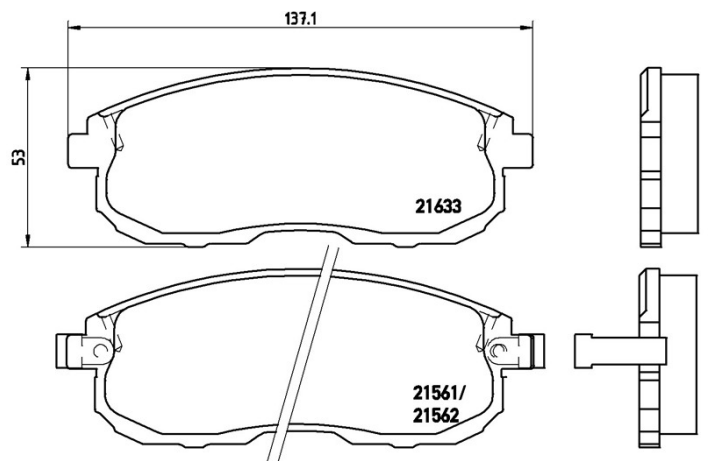

BRAKE PAD

P 56 021

The P 56 021 brake pad is synonymous with reliability

The Brembo brake pad guarantees ultimate safety when braking thanks to the use of more than 100 different compounds, designed according to the type of vehicle and use. Stopping distances reduced to a minimum, maximum driving comfort and silent operation are the most important features of Brembo materials. Brembo brake pads are supplied together with an extensive range of accessories and assembly kits for professional-standard installation.

- ✓ OE-equivalent
- ✓ Brembo quality
- ✓ ECE-R90 certificate
- ✓ Safety
- ✓ Performance
- ✓ Comfort

Technical specifications

EAN code	Axle	Thickness
8020584055014	Front	17 mm
Width	Height	Braking system
137 mm	53 mm	Sumitomo
Wear indicator	WVA number	
Acoustic	21562,21633,21561	