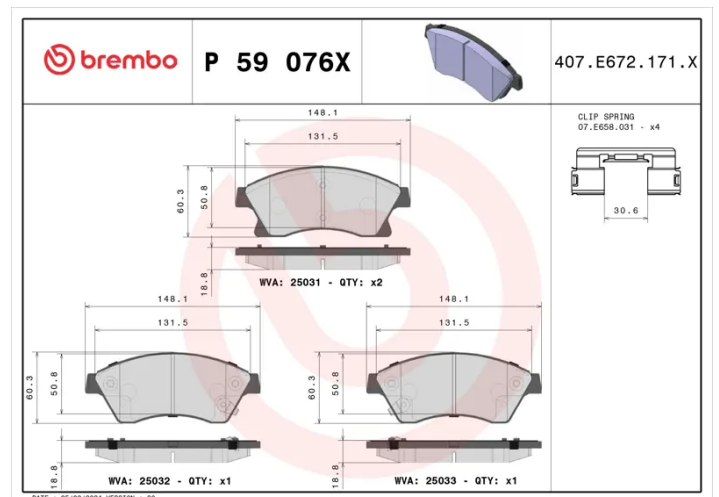

BRAKE PAD XTRA

P 59 076X

The P 59 076X Xtra brake pad is synonymous with reliability

Brembo Xtra brake pads, developed to enhance the advantages of the Xtra and Max discs, are made using the special BRM X L01 compound which consists of more than 30 different components. Compared with the compound used for original-equivalent pads, the new solution assures a higher friction coefficient, which translates to more precise and stable braking, at both high and low temperatures. All this makes for greater driving comfort and improved pedal modularity, without compromising the product's mileage output.

- ✓ OE-equivalent
- ✓ Brembo quality
- ✓ ECE-R90 certificate
- ✓ Safety
- ✓ Performance
- ✓ Sports driving
- ✓ With accessories

Technical specifications

EAN code 8020584069073	Axle Front	Thickness 19 mm
Width 148 mm	Height 60 mm	Braking system Bosch
Wear indicator Acoustic	WVA number 25031,25032,25033	Accessories With accessories With anti-squeal shim