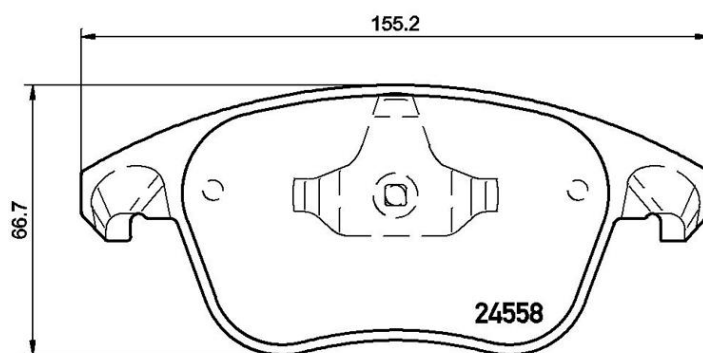

BRAKE PAD

P 61 117

The P 61 117 brake pad is synonymous with reliability

The Brembo brake pad guarantees ultimate safety when braking thanks to the use of more than 100 different compounds, designed according to the type of vehicle and use. Stopping distances reduced to a minimum, maximum driving comfort and silent operation are the most important features of Brembo materials. Brembo brake pads are supplied together with an extensive range of accessories and assembly kits for professional-standard installation.

- ✓ OE-equivalent
- ✓ Brembo quality
- ✓ ECE-R90 certificate
- ✓ Safety
- ✓ Performance
- ✓ Comfort

Technical specifications

EAN code	Axle	Thickness
8020584110058	Front	18 mm
Width	Height	Braking system
155 mm	67 mm	Teves
Wear indicator	WVA number	Accessories
Without	24332,24558	With piston clip