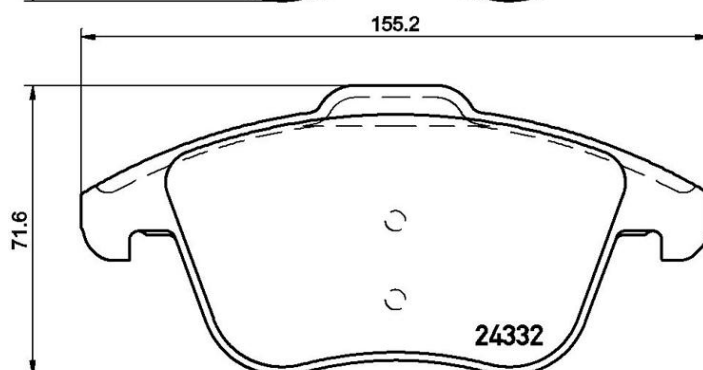

BRAKE PAD

P 61 117

The P 61 117 brake pad is synonymous with reliability

The Brembo brake pad guarantees ultimate safety when braking thanks to the use of more than 100 different compounds, designed according to the type of vehicle and use. Stopping distances reduced to a minimum, maximum driving comfort and silent operation are the most important features of Brembo materials. Brembo brake pads are supplied together with an extensive range of accessories and assembly kits for professional-standard installation.

- ✓ OE-equivalent
- ✓ Brembo quality
- ✓ ECE-R90 certificate
- ✓ Safety
- ✓ Performance
- ✓ Comfort

Technical specifications

EAN code	Axle	Thickness
8020584110058	Front	18 mm
Width	Height	Braking system
155 mm	67 mm	Teves
Wear indicator	WVA number	Accessories
Without	24332,24558	With piston clip