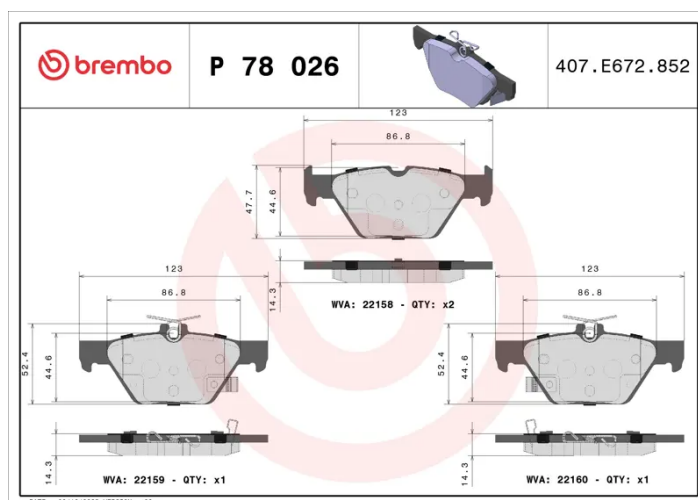

BRAKE PAD

P 78 026

The P 78 026 brake pad is synonymous with reliability

The Brembo brake pad guarantees ultimate safety when braking thanks to the use of more than 100 different compounds, designed according to the type of vehicle and use. Stopping distances reduced to a minimum, maximum driving comfort and silent operation are the most important features of Brembo materials. Brembo brake pads are supplied together with an extensive range of accessories and assembly kits for professional-standard installation.

- ✓ OE-equivalent
- ✓ Brembo quality
- ✓ ECE-R90 certificate
- ✓ Safety
- ✓ Performance
- ✓ Comfort

Technical specifications

EAN code 8020584086971	Axle Rear	Thickness 15 mm
Width 123 mm	Height 48 mm	Braking system Akebono
Wear indicator Acoustic	WVA number 22160,22158,22159	Accessories With anti-squeal shim