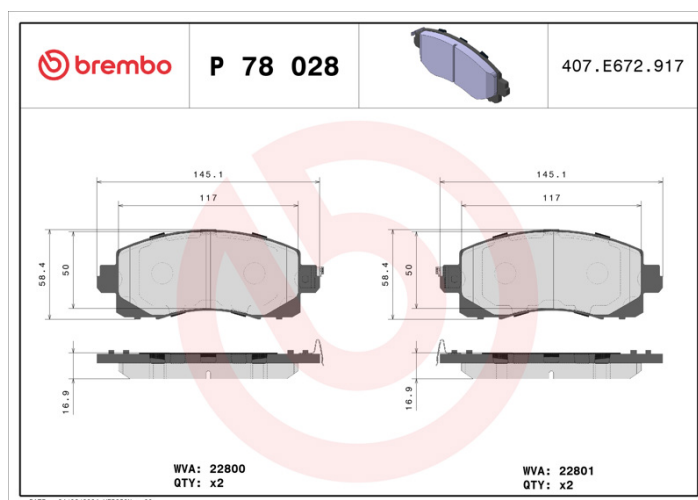

BRAKE PAD

P 78 028

The P 78 028 brake pad is synonymous with reliability

The Brembo brake pad guarantees ultimate safety when braking thanks to the use of more than 100 different compounds, designed according to the type of vehicle and use. Stopping distances reduced to a minimum, maximum driving comfort and silent operation are the most important features of Brembo materials. Brembo brake pads are supplied together with an extensive range of accessories and assembly kits for professional-standard installation.

- ✓ OE-equivalent
- ✓ Brembo quality
- ✓ ECE-R90 certificate
- ✓ Safety
- ✓ Performance
- ✓ Comfort

Technical specifications

EAN code 8020584115336	Axle Front	Thickness 17 mm
Width 145 mm	Height 58 mm	Braking system Hitachi
Wear indicator Acoustic	WVA number 22201,22800,22801	Accessories With anti-squeal shim