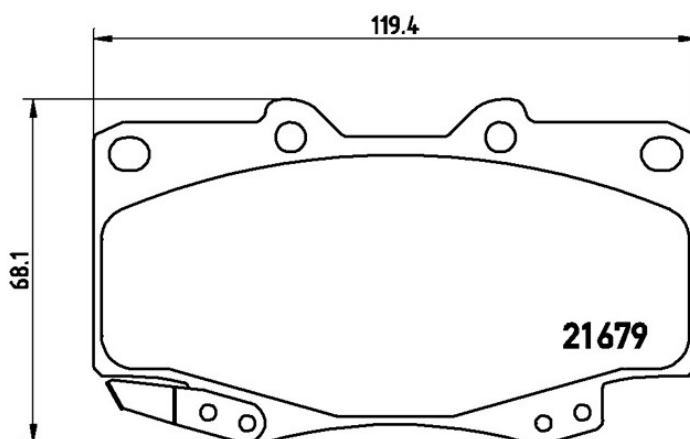

### Technical specifications

EAN code	Axle	Thickness
<b>8020584059692</b>	<b>Front</b>	<b>15 mm</b>
Width	Height	Braking system
<b>119 mm</b>	<b>68 mm</b>	<b>Sumitomo</b>
Wear indicator	WVA number	
<b>Acoustic</b>	<b>21679,21680</b>	