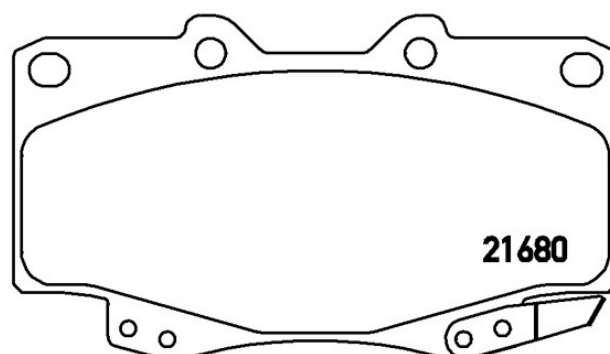

# BRAKE PAD

## P 83 069

The P 83 069 brake pad is synonymous with reliability

The Brembo brake pad guarantees ultimate safety when braking thanks to the use of more than 100 different compounds, designed according to the type of vehicle and use. Stopping distances reduced to a minimum, maximum driving comfort and silent operation are the most important features of Brembo materials. Brembo brake pads are supplied together with an extensive range of accessories and assembly kits for professional-standard installation.

### Technical specifications

EAN code	Axle	Thickness
<b>8020584059692</b>	<b>Front</b>	<b>15 mm</b>
Width	Height	Braking system
<b>119 mm</b>	<b>68 mm</b>	<b>Sumitomo</b>
Wear indicator	WVA number	
<b>Acoustic</b>	<b>21679,21680</b>	