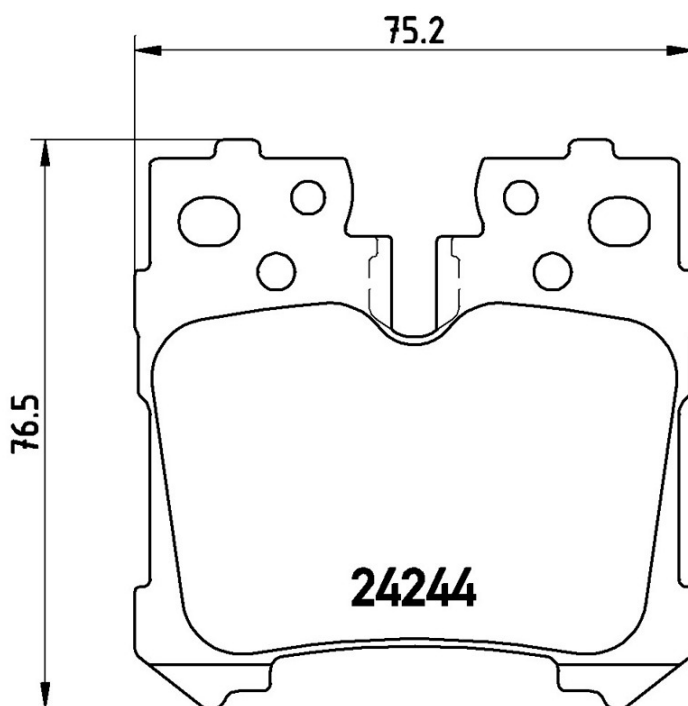

### Technical specifications

EAN code	Axle	Thickness
<b>8020584062142</b>	<b>Rear</b>	<b>19 mm</b>
Width	Height	Braking system
<b>75 mm</b>	<b>77 mm</b>	<b>Advics</b>
Wear indicator	WVA number	
<b>Prepared for wear indicator</b>	<b>24244</b>	