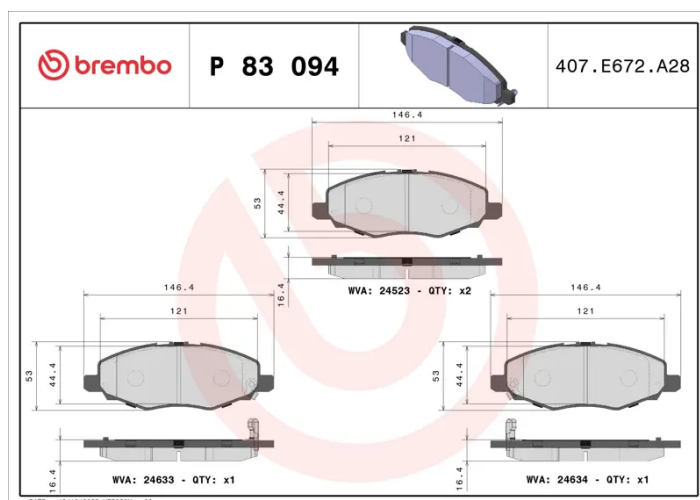

BRAKE PAD

P 83 094

The P 83 094 brake pad is synonymous with reliability

The Brembo brake pad guarantees ultimate safety when braking thanks to the use of more than 100 different compounds, designed according to the type of vehicle and use. Stopping distances reduced to a minimum, maximum driving comfort and silent operation are the most important features of Brembo materials. Brembo brake pads are supplied together with an extensive range of accessories and assembly kits for professional-standard installation.

- ✓ OE-equivalent
- ✓ Brembo quality
- ✓ ECE-R90 certificate
- ✓ Safety
- ✓ Performance
- ✓ Comfort

Technical specifications

EAN code 8020584062326	Axle Front	Thickness 16 mm
Width 147 mm	Height 53 mm	Braking system Advics
Wear indicator Acoustic	WVA number 24633,24634,24523	Accessories With anti-squeal shim