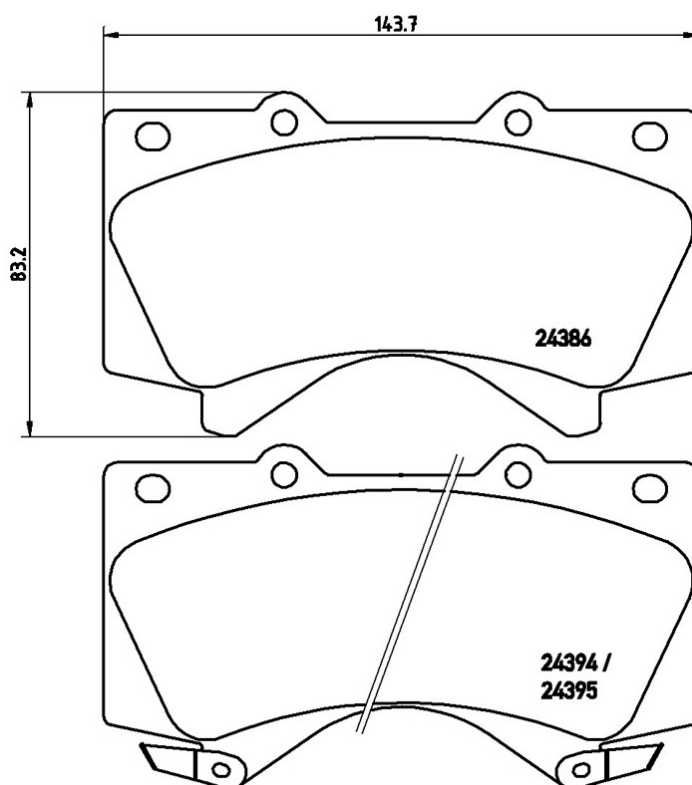

BRAKE PAD

P 83 107

The P 83 107 brake pad is synonymous with reliability

The Brembo brake pad guarantees ultimate safety when braking thanks to the use of more than 100 different compounds, designed according to the type of vehicle and use. Stopping distances reduced to a minimum, maximum driving comfort and silent operation are the most important features of Brembo materials. Brembo brake pads are supplied together with an extensive range of accessories and assembly kits for professional-standard installation.

- ✓ OE-equivalent
- ✓ Brembo quality
- ✓ ECE-R90 certificate
- ✓ Safety
- ✓ Performance
- ✓ Comfort

Technical specifications

EAN code	Axle	Thickness
8020584090930	Front	18 mm
Width	Height	Braking system
144 mm	83 mm	Advics
Wear indicator	WVA number	
Acoustic	24386,24394,24395	