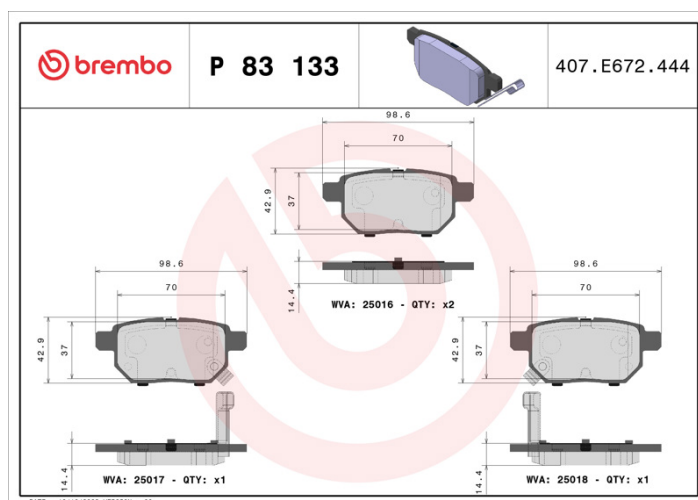

BRAKE PAD

P 83 133

The P 83 133 brake pad is synonymous with reliability

The Brembo brake pad guarantees ultimate safety when braking thanks to the use of more than 100 different compounds, designed according to the type of vehicle and use. Stopping distances reduced to a minimum, maximum driving comfort and silent operation are the most important features of Brembo materials. Brembo brake pads are supplied together with an extensive range of accessories and assembly kits for professional-standard installation.

- ✓ OE-equivalent
- ✓ Brembo quality
- ✓ ECE-R90 certificate
- ✓ Safety
- ✓ Performance
- ✓ Comfort

Technical specifications

EAN code	Axle	Thickness
8020584103791	Front and rear	14 mm
Width	Height	Braking system
99 mm	42 mm	Akebono
Wear indicator	WVA number	
Acoustic	25018,25016,25017	