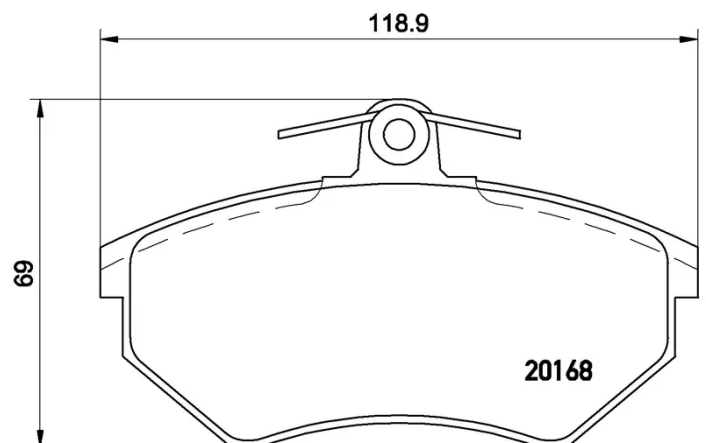

BRAKE PAD

P 85 011

The P 85 011 brake pad is synonymous with reliability

The Brembo brake pad guarantees ultimate safety when braking thanks to the use of more than 100 different compounds, designed according to the type of vehicle and use. Stopping distances reduced to a minimum, maximum driving comfort and silent operation are the most important features of Brembo materials. Brembo brake pads are supplied together with an extensive range of accessories and assembly kits for professional-standard installation.

- ✓ OE-equivalent
- ✓ Brembo quality
- ✓ ECE-R90 certificate
- ✓ Safety
- ✓ Performance
- ✓ Comfort
- ✓ With accessories

Technical specifications

EAN code 8020584058145	Axle Front	Thickness 20 mm
Width 119 mm	Height 69 mm	Braking system Lucas
Wear indicator Without	WVA number 20168	Accessories With accessories With anti-squeal shim With brake caliper bolts