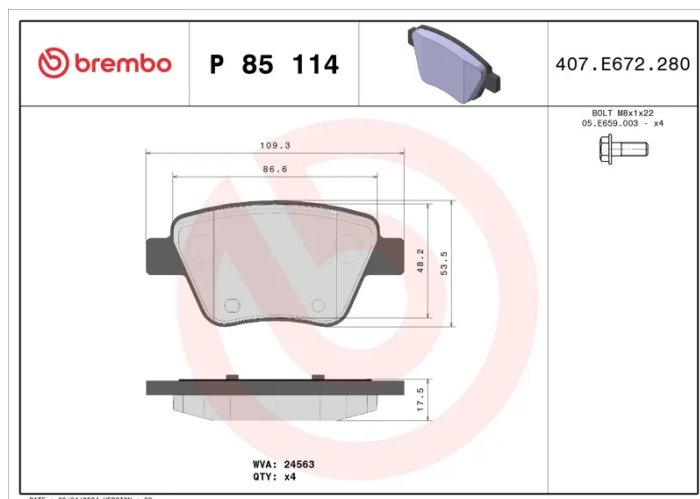

## P 85 114

The P 85 114 brake pad is synonymous with reliability

The Brembo brake pad guarantees ultimate safety when braking thanks to the use of more than 100 different compounds, designed according to the type of vehicle and use. Stopping distances reduced to a minimum, maximum driving comfort and silent operation are the most important features of Brembo materials. Brembo brake pads are supplied together with an extensive range of accessories and assembly kits for professional-standard installation.

### Technical specifications

EAN code <b>8020584091043</b>	Axle <b>Rear</b>	Thickness <b>18 mm</b>
Width <b>109 mm</b>	Height <b>53 mm</b>	Braking system <b>Bosch</b>
Wear indicator <b>Without</b>	WVA number <b>24563</b>	Accessories <b>With accessories</b> <b>With anti-squeal shim</b> <b>With brake caliper bolts</b>