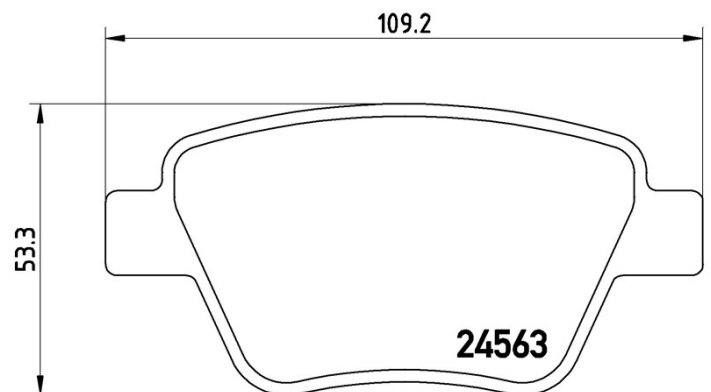

## P 85 114

The P 85 114 brake pad is synonymous with reliability

The Brembo brake pad guarantees ultimate safety when braking thanks to the use of more than 100 different compounds, designed according to the type of vehicle and use. Stopping distances reduced to a minimum, maximum driving comfort and silent operation are the most important features of Brembo materials. Brembo brake pads are supplied together with an extensive range of accessories and assembly kits for professional-standard installation.

### Technical specifications

EAN code	Axle	Thickness
<b>8020584091043</b>	<b>Rear</b>	<b>18 mm</b>
Width	Height	Braking system
<b>109 mm</b>	<b>53 mm</b>	<b>Bosch</b>
Wear indicator	WVA number	Accessories
<b>Without</b>	<b>24563</b>	<b>With brake caliper bolts</b>