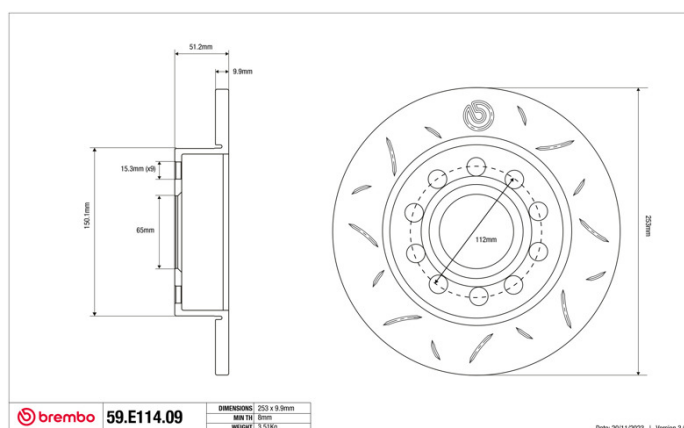

SPORT | TY3 BRAKE DISC

59.E114.09

The 59.E114.09 brake disc is synonymous with reliability

Type-3 slotting used to distinguish the Brembo SPORT | TY3 brake disc is widely used in professional motorsports. It therefore offers superior initial response with excellent release characteristics, improving braking performance while giving the vehicle an aggressive appearance. The Brembo logo on the braking surface adds an exclusive and unique touch to the vehicle. The SPORT | TY3 brake discs are plug-and-play since they replace OE discs directly.

- ✓ OE-equivalent
- ✓ Brembo quality
- ✓ ECE-R90 certificate
- ✓ Safety
- ✓ Performance
- ✓ Comfort
- ✓ Sports driving
- ✓ Sparty look

Technical specifications

Diameter	Thickness (TH)	Height (A)
253 mm	10 mm	51 mm
Number of holes (C)	Brake disc type	Centering
5	Solid	65 mm
Min. thickness	Tightening torque	Axle
8,5 mm	120 Nm	Rear
Units per box	EAN code	
0	8020584604809	

	59.E114.09	DIMENSIONE: 253 x 9.8mm
		MIN TH: 8,5mm
		WEIGHT: 3,51kg

Date: 2011/2023 | Version: 3.00