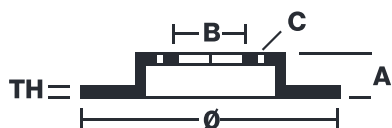

SPORT | TY3 BRAKE DISC

59.E114.09

The 59.E114.09 brake disc is synonymous with reliability

Type-3 slotting used to distinguish the Brembo SPORT | TY3 brake disc is widely used in professional motorsports. It therefore offers superior initial response with excellent release characteristics, improving braking performance while giving the vehicle an aggressive appearance. The Brembo logo on the braking surface adds an exclusive and unique touch to the vehicle. The SPORT | TY3 brake discs are plug-and-play since they replace OE discs directly.

- ✓ OE-equivalent
- ✓ Brembo quality
- ✓ ECE-R90 certificate
- ✓ Safety
- ✓ Performance
- ✓ Comfort
- ✓ Sports driving
- ✓ Sparty look

Technical specifications

Diameter	Thickness (TH)	Height (A)
253 mm	10 mm	51 mm
Number of holes (C)	Brake disc type	Centering
5	Solid	65 mm
Min. thickness	Tightening torque	Axle
8,5 mm	120 Nm	Rear
Units per box	EAN code	
0	8020584604809	

	59.E114.09	DIMENSIONE: 253 x 9.8mm
		MIN TH: 8,5mm
		WEIGHT: 3,51kg

Date: 2011/2023 | Version: 3.00