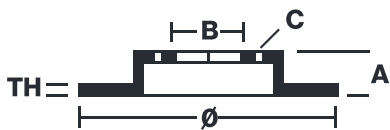

SPORT | TY3 BRAKE DISC

59.E114.45

The 59.E114.45 brake disc is synonymous with reliability

Type-3 slotting used to distinguish the Brembo SPORT | TY3 brake disc is widely used in professional motorsports. It therefore offers superior initial response with excellent release characteristics, improving braking performance while giving the vehicle an aggressive appearance. The Brembo logo on the braking surface adds an exclusive and unique touch to the vehicle. The SPORT | TY3 brake discs are plug-and-play since they replace OE discs directly.

- ✓ OE-equivalent
- ✓ Brembo quality
- ✓ ECE-R90 certificate
- ✓ Safety
- ✓ Performance
- ✓ Comfort
- ✓ Sports driving
- ✓ Sparty look

Technical specifications

Diameter	Thickness (TH)	Height (A)
345 mm	18 mm	76 mm
Number of holes (C)	Brake disc type	Centering
5	Solid	112 mm
Min. thickness	Tightening torque	Axle
16 mm	112 Nm	Rear
Units per box	EAN code	
0	8020584605165	