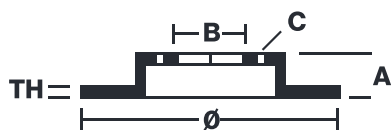

## 59.E115.74

The 59.E115.74 brake disc is synonymous with reliability

Type-3 slotting used to distinguish the Brembo SPORT | TY3 brake disc is widely used in professional motorsports. It therefore offers superior initial response with excellent release characteristics, improving braking performance while giving the vehicle an aggressive appearance. The Brembo logo on the braking surface adds an exclusive and unique touch to the vehicle. The SPORT | TY3 brake discs are plug-and-play since they replace OE discs directly.

### Technical specifications

Diameter	Thickness (TH)	Height (A)
<b>316 mm</b>	<b>20 mm</b>	<b>63 mm</b>
Number of holes (C)	Brake disc type	Centering
<b>5</b>	<b>Solid</b>	<b>58 mm</b>
Min. thickness	Tightening torque	Axle
<b>18 mm</b>	<b>100 Nm</b>	<b>Rear</b>
Units per box	EAN code	
<b>1</b>	<b>8020584606483</b>	