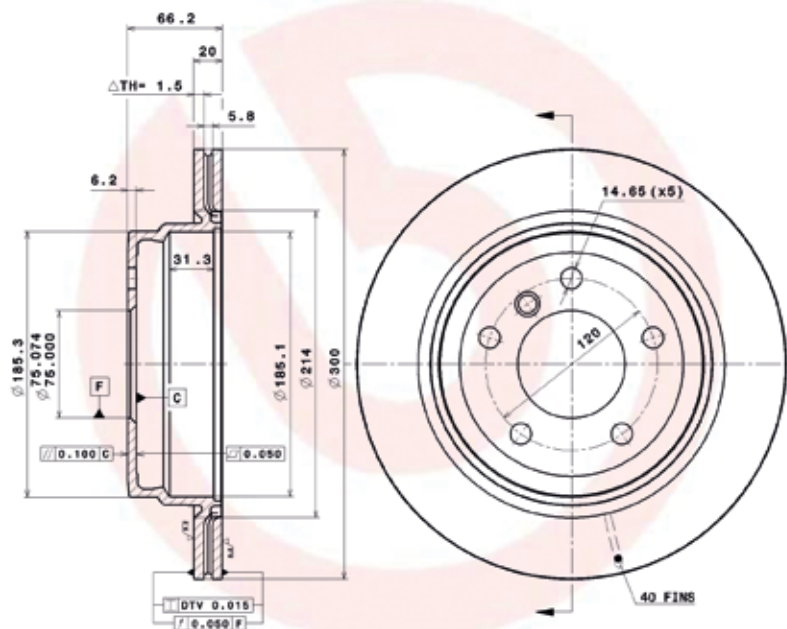

09.A604.10/.11 SUPERSEDED BY 09.B338.21

The references **09.A604.10/.11** are replaced by **09.B338.21** by modifying the internal side hub.

The **OES BMW** corresponding to the new Brembo reference are:

3421 6 764 653, 3421 6 864 901, 3421 6 855 008, 3421 6 855 657

09.A604.10/.11

Breco references:
BS 8802 / BV 8802

AP references:
25192 / 25192 V