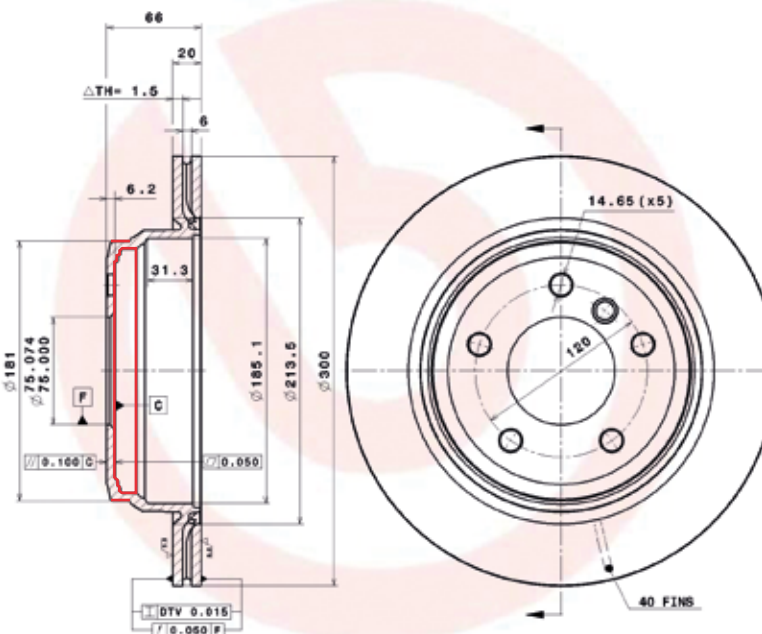

09.A604.10/.11 SUPERSEDED BY 09.B338.21

The references **09.A604.10/.11** are replaced by **09.B338.21** by modifying the internal side hub.

The **OES BMW** corresponding to the new Brembo reference are:

3421 6 764 653, 3421 6 864 901, 3421 6 855 008, 3421 6 855 657

09.A604.10/.11

Breco references:
BS 8802 / BV 8802

AP references:
25192 / 25192 V

09.B338.21

Breco reference:
BV 8926

AP reference:
25316 V