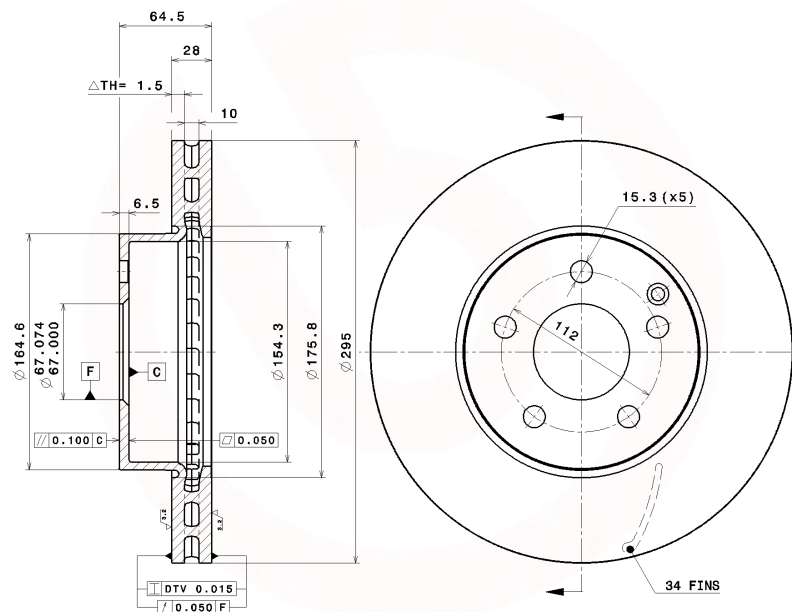

# 09.A613.41 SUPERSEDED BY 09.B280.41

The reference **09.A613.41** is replaced by **09.B280.41** by modifying the ventilation chamber.

The **OES Mercedes** corresponding to the new Brembo reference are now:

## 09.A613.41

**Breco reference:**  
**BV 8785**

**AP reference:**  
**25175 V**