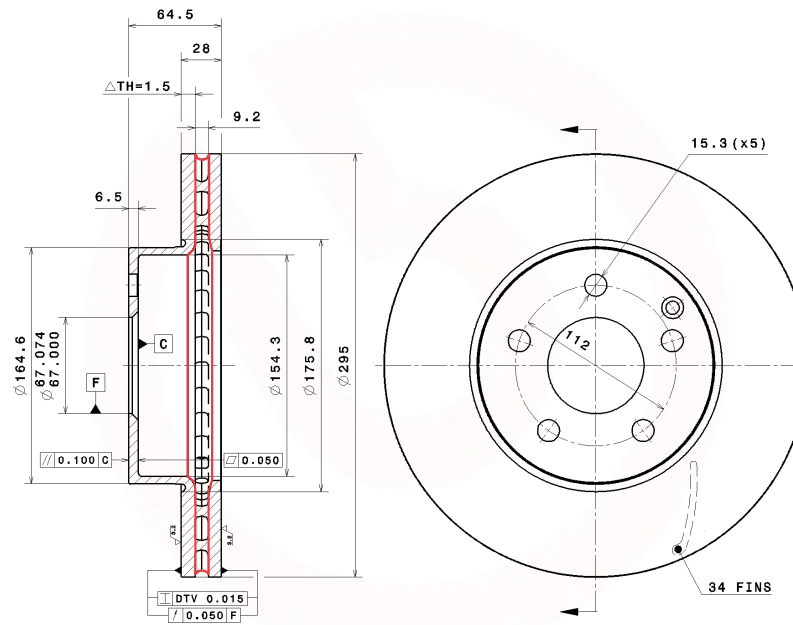

# 09.A613.41 SUPERSEDED BY 09.B280.41

The reference **09.A613.41** is replaced by **09.B280.41** by modifying the ventilation chamber.

The **OES Mercedes** corresponding to the new Brembo reference are now:

## 09.A613.41

**Breco reference:**  
**BV 8785**

**AP reference:**  
**25175 V**

## 09.B280.41

**Breco reference:**  
**BV 9116**

**AP reference:**  
**25506 V**