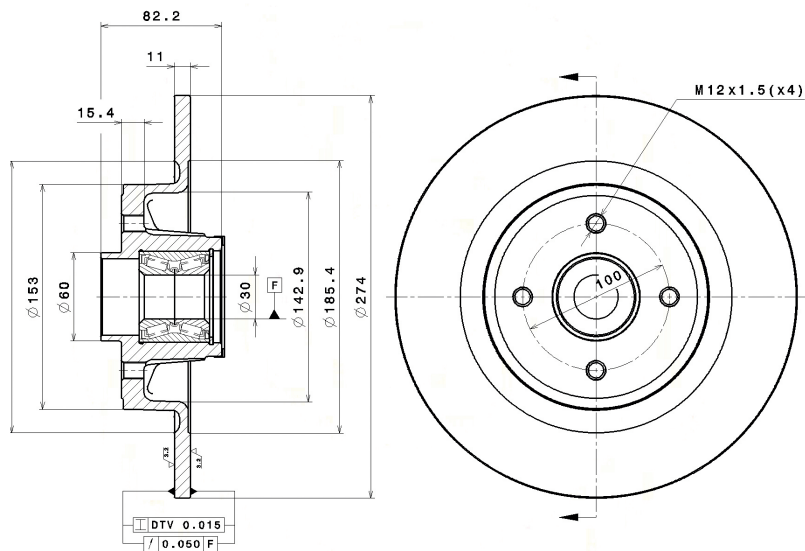

08.A238.17 SUPERSEDED BY 08.B650.17

The reference **08.A238.17** is replaced by **08.B650.17** due to a change of the dimension B of the disc.

The **OES Renault** corresponding to the new Brembo reference is: **7701208230**.

08.A238.17 Rear axle

Breco reference:
BY 7730
AP reference:
14939 Y

08.B650.17 Rear axle

Breco reference:
BY 6072
AP reference:
15080 Y