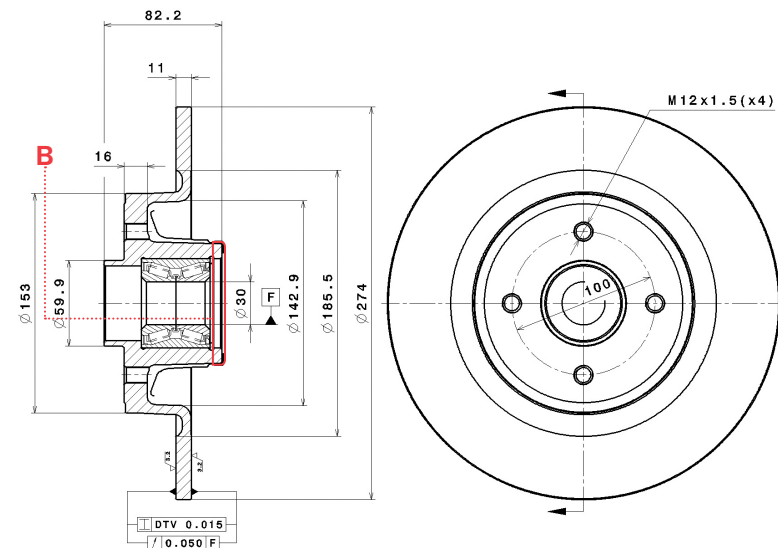

08.A238.17 SUPERSEDED BY 08.B650.17

The reference **08.A238.17** is replaced by **08.B650.17** due to a change of the dimension B of the disc.

The **OES Renault** corresponding to the new Brembo reference is: **7701208230**.

08.A238.17 Rear axle

Breco reference:
BY 7730
AP reference:
14939 Y

08.B650.17 Rear axle

Breco reference:
BY 6072
AP reference:
15080 Y